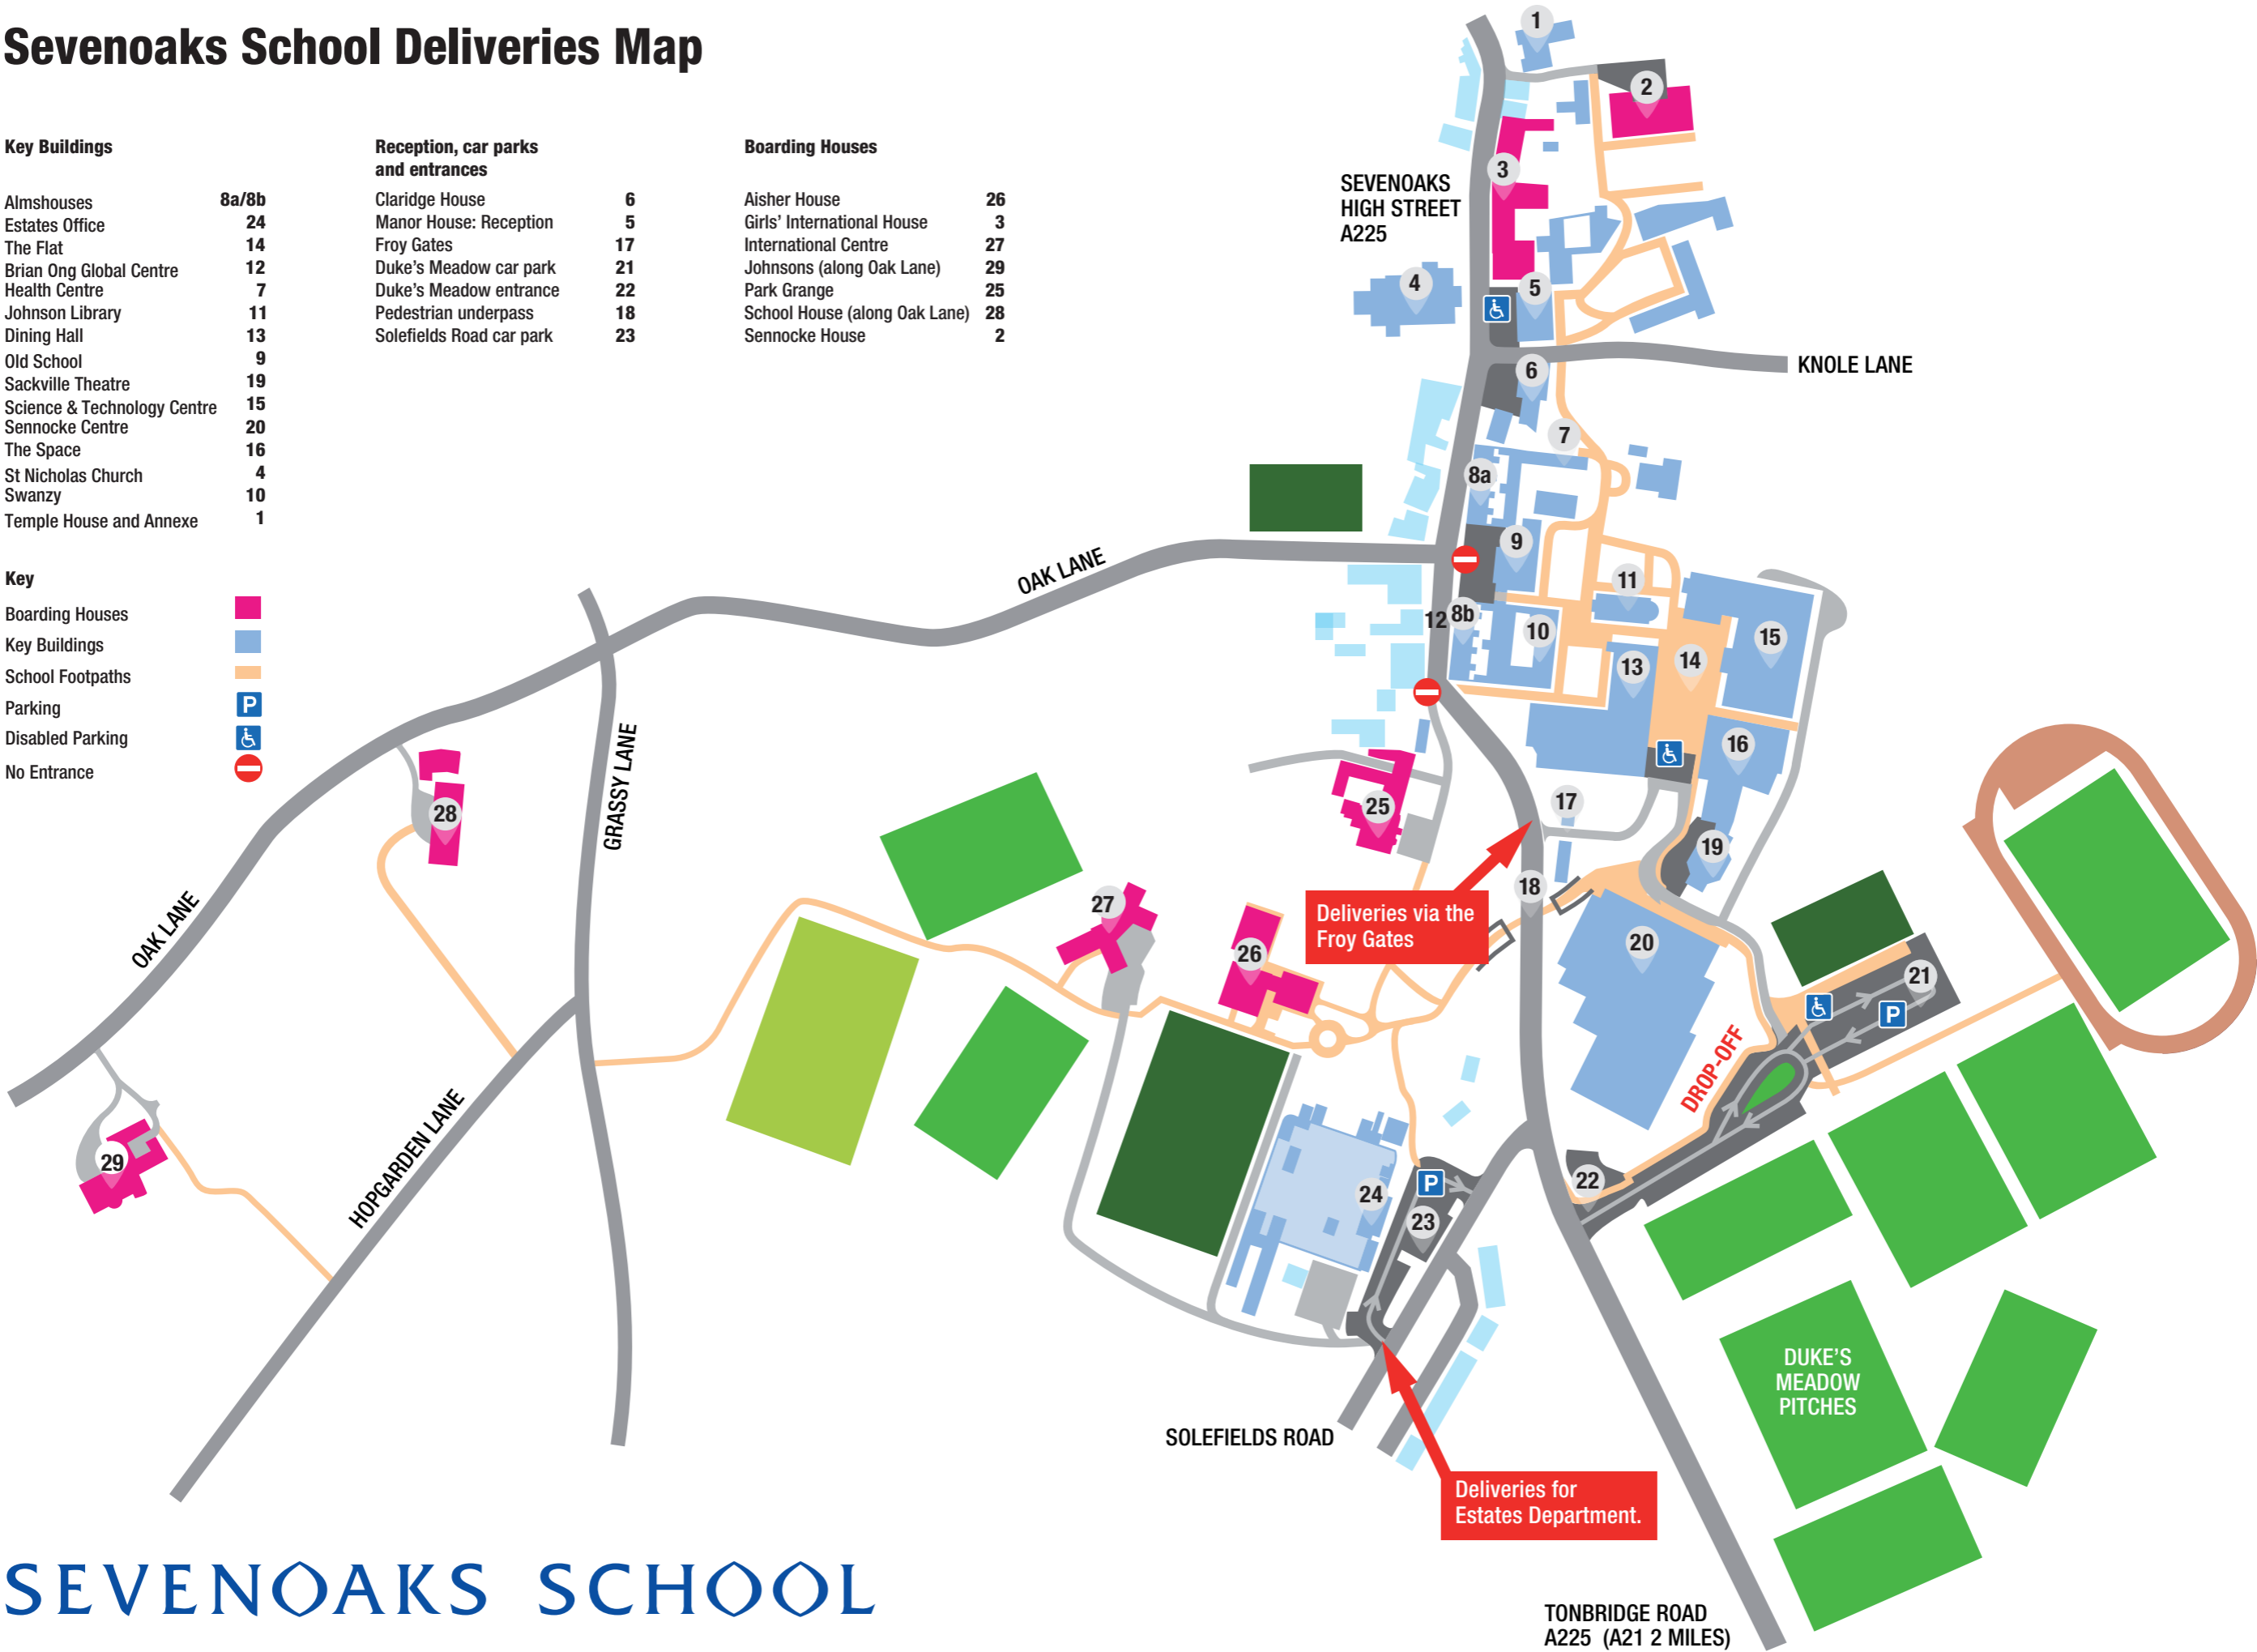

Sevenoaks School Deliveries Map

Key Buildings

Almshouses	8a/8b
Estates Office	24
The Flat	14
Brian Ong Global Centre	12
Health Centre	7
Johnson Library	11
Dining Hall	13
Old School	9
Sackville Theatre	19
Science & Technology Centre	15
Sennocke Centre	20
The Space	16
St Nicholas Church	4
Swanzy	10
Temple House and Annexe	1

Reception, car parks and entrances

Claridge House	6
Manor House: Reception	5
Froy Gates	17
Duke's Meadow car park	21
Duke's Meadow entrance	22
Pedestrian underpass	18
Solefields Road car park	23

Boarding Houses

Aisher House	26
Girls' International House	3
International Centre	27
Johnsons (along Oak Lane)	29
Park Grange	25
School House (along Oak Lane)	28
Sennocke House	2

Key

- Boarding Houses ■
- Key Buildings ■
- School Footpaths —
- Parking P
- Disabled Parking ♿
- No Entrance —