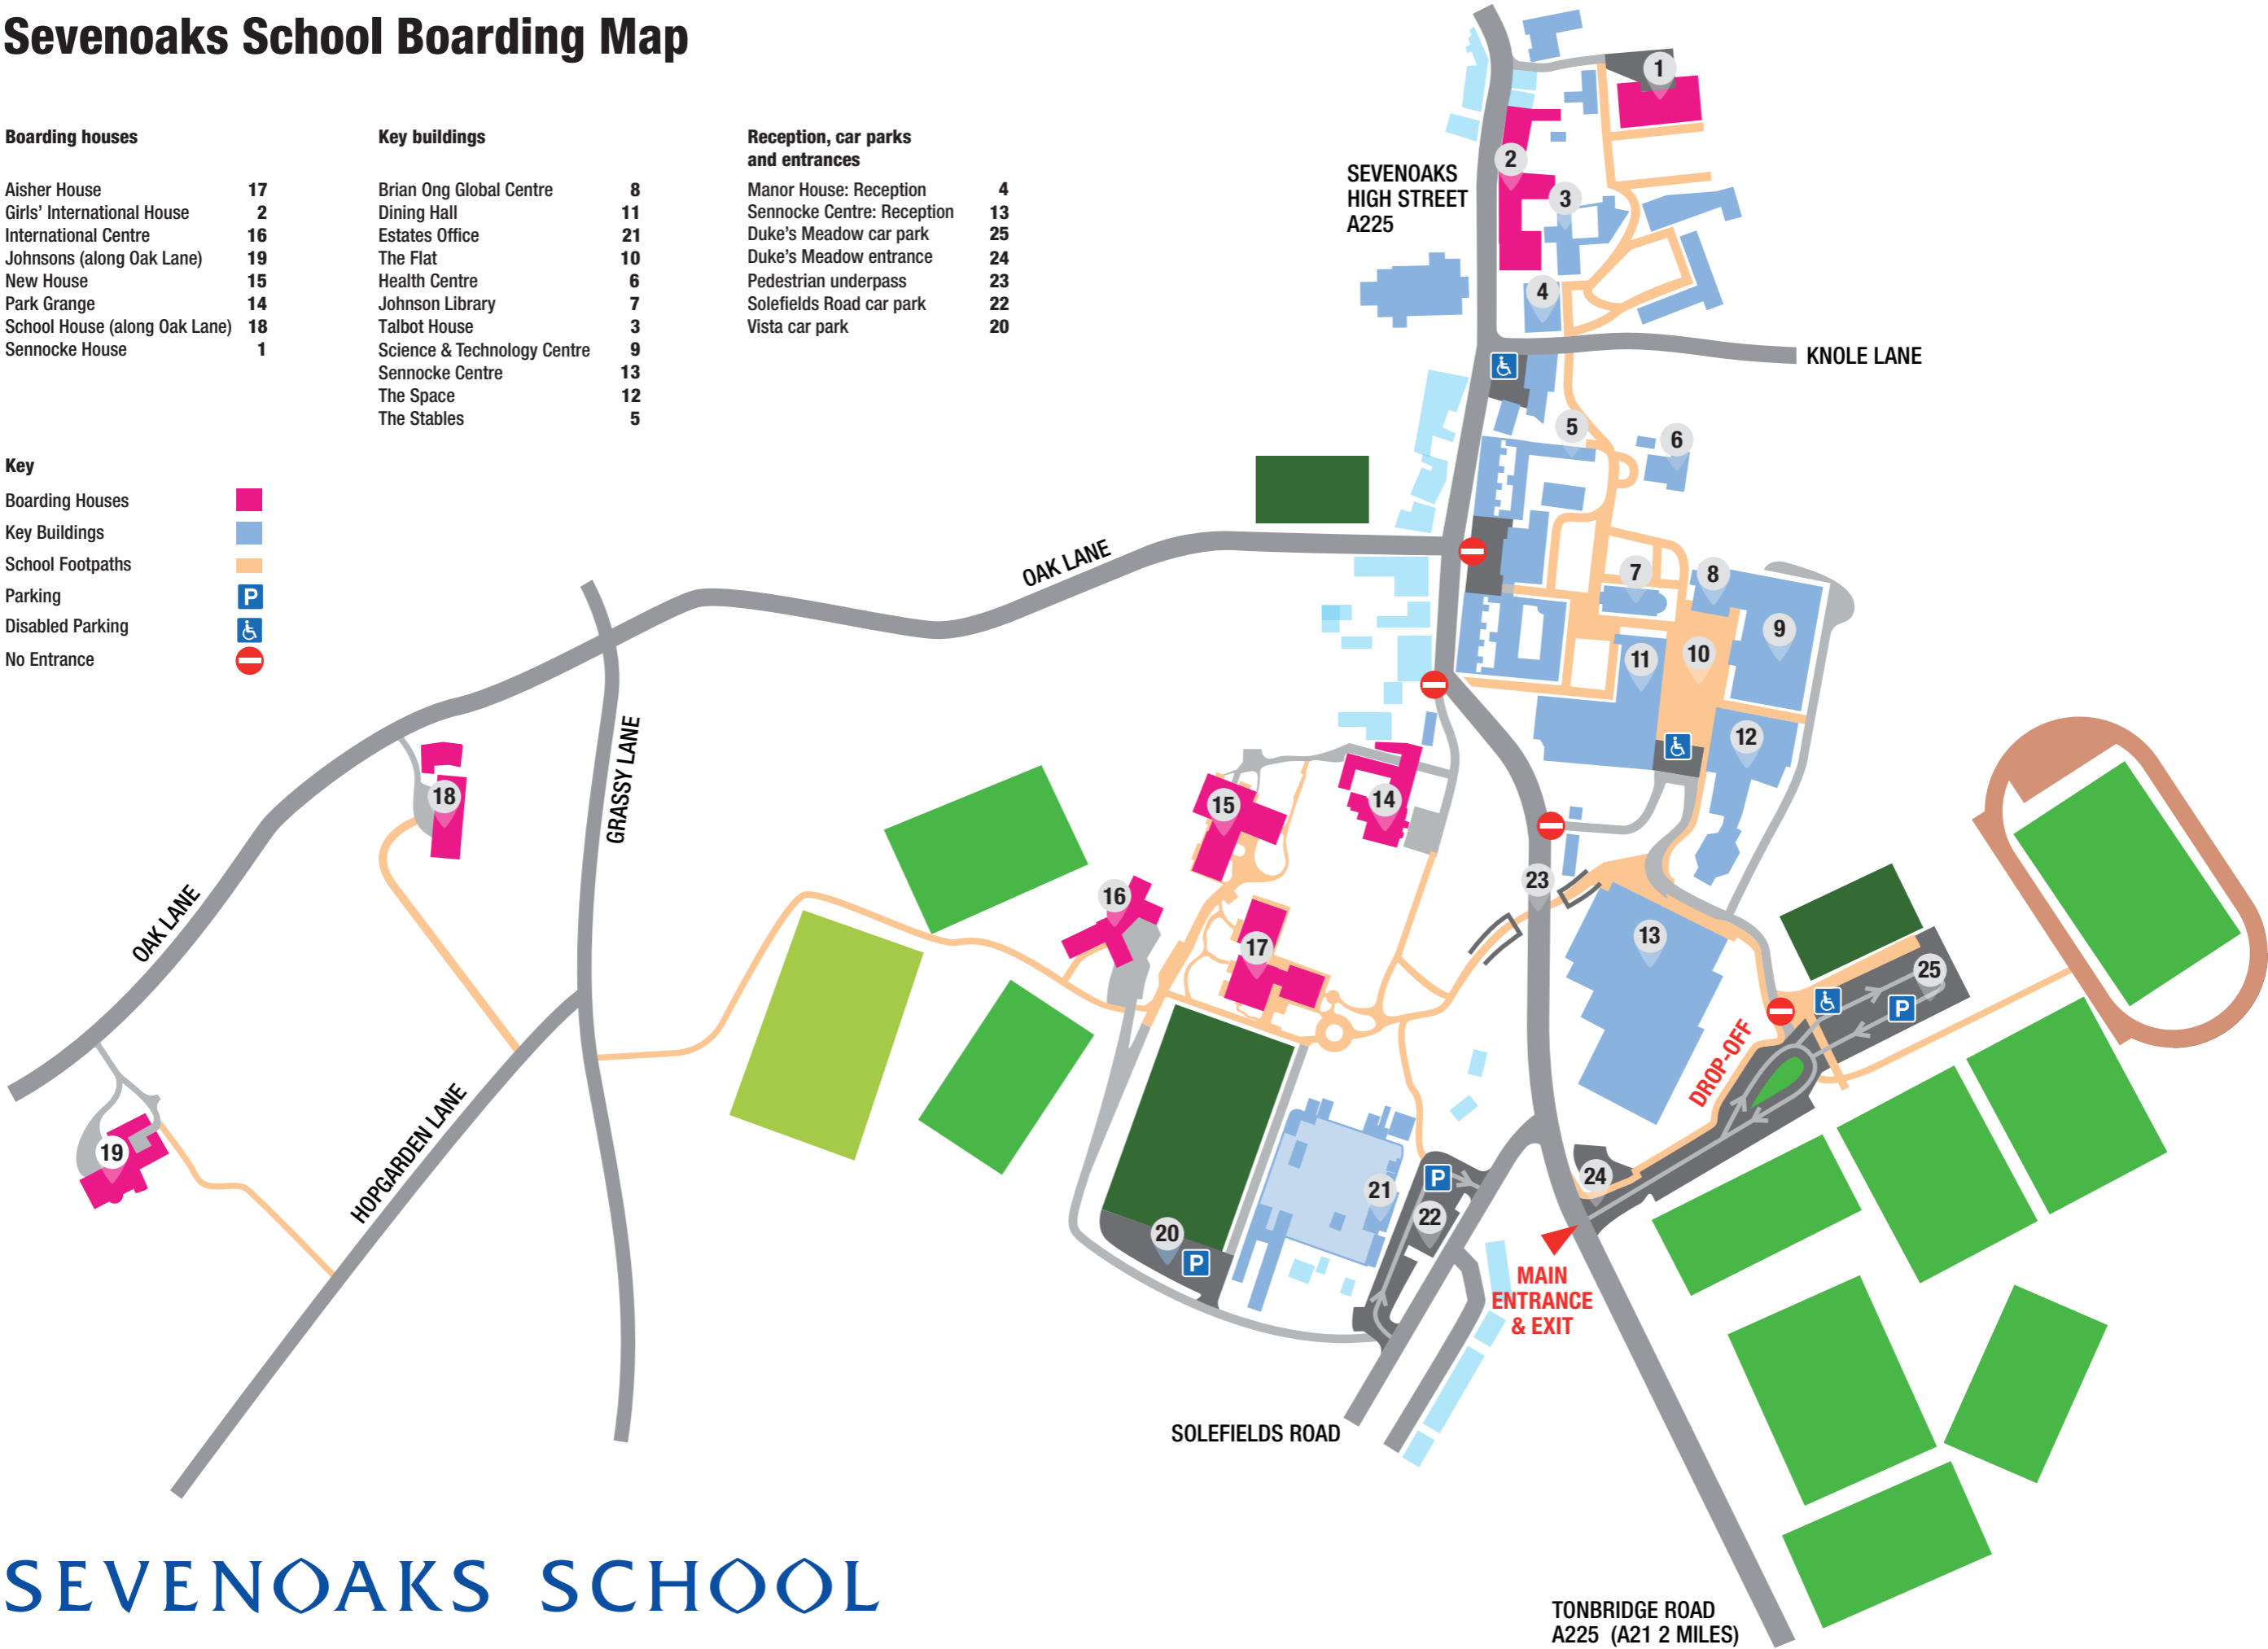

Sevenoaks School Boarding Map

Boarding houses

Aisher House	17
Girls' International House	2
International Centre	16
Johnsons (along Oak Lane)	19
New House	15
Park Grange	14
School House (along Oak Lane)	18
Sennocke House	1

Key buildings

Brian Ong Global Centre	8
Dining Hall	11
Estates Office	21
The Flat	10
Health Centre	6
Johnson Library	7
Talbot House	3
Science & Technology Centre	9
Sennocke Centre	13
The Space	12
The Stables	5

Reception, car parks and entrances

Manor House: Reception	4
Sennocke Centre: Reception	13
Duke's Meadow car park	25
Duke's Meadow entrance	24
Pedestrian underpass	23
Solefields Road car park	22
Vista car park	20

Key

- Boarding Houses
- Key Buildings
- School Footpaths
- Parking P
- Disabled Parking ♿
- No Entrance ⊘

SEVENOAKS SCHOOL