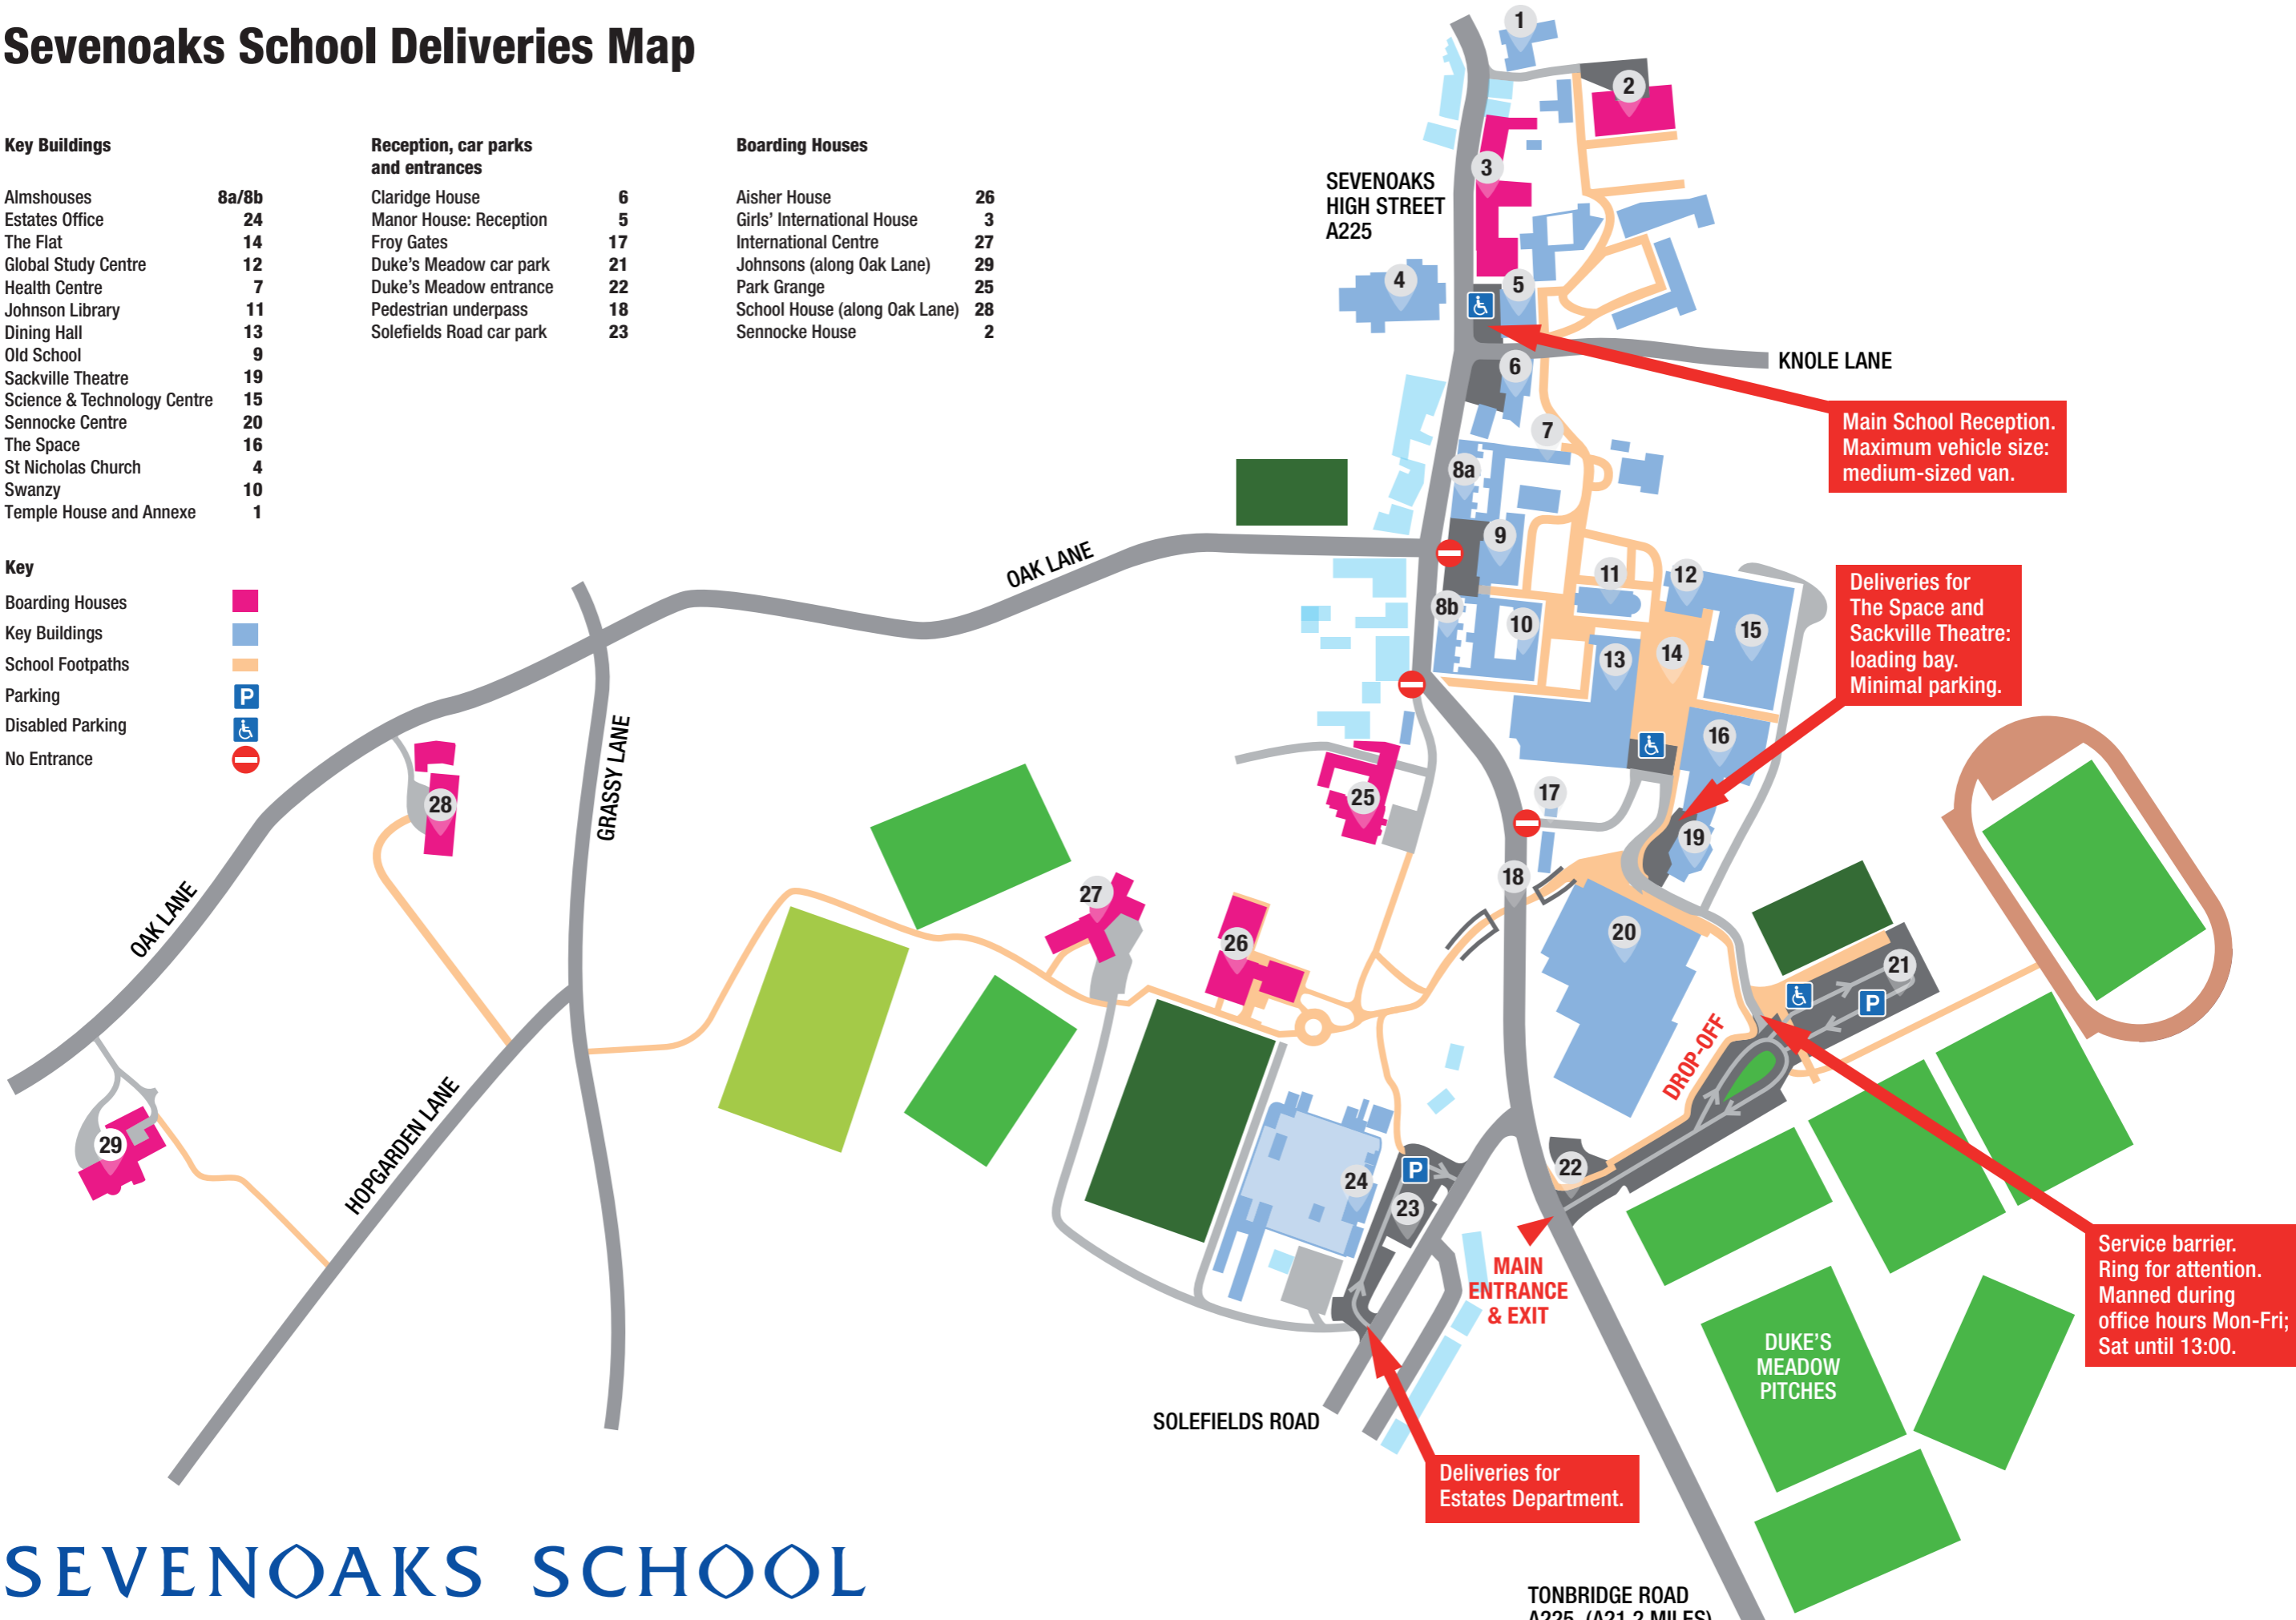

Sevenoaks School Deliveries Map

Key Buildings

Almshouses	8a/8b
Estates Office	24
The Flat	14
Global Study Centre	12
Health Centre	7
Johnson Library	11
Dining Hall	13
Old School	9
Sackville Theatre	19
Science & Technology Centre	15
Sennocke Centre	20
The Space	16
St Nicholas Church	4
Swanzy	10
Temple House and Annexe	1

Reception, car parks and entrances

Claridge House	6
Manor House: Reception	5
Froy Gates	17
Duke's Meadow car park	21
Duke's Meadow entrance	22
Pedestrian underpass	18
Solefields Road car park	23

Boarding Houses

Aisher House	26
Girls' International House	3
International Centre	27
Johnsons (along Oak Lane)	29
Park Grange	25
School House (along Oak Lane)	28
Sennocke House	2

Key

Boarding Houses	
Key Buildings	
School Footpaths	
Parking	
Disabled Parking	
No Entrance	