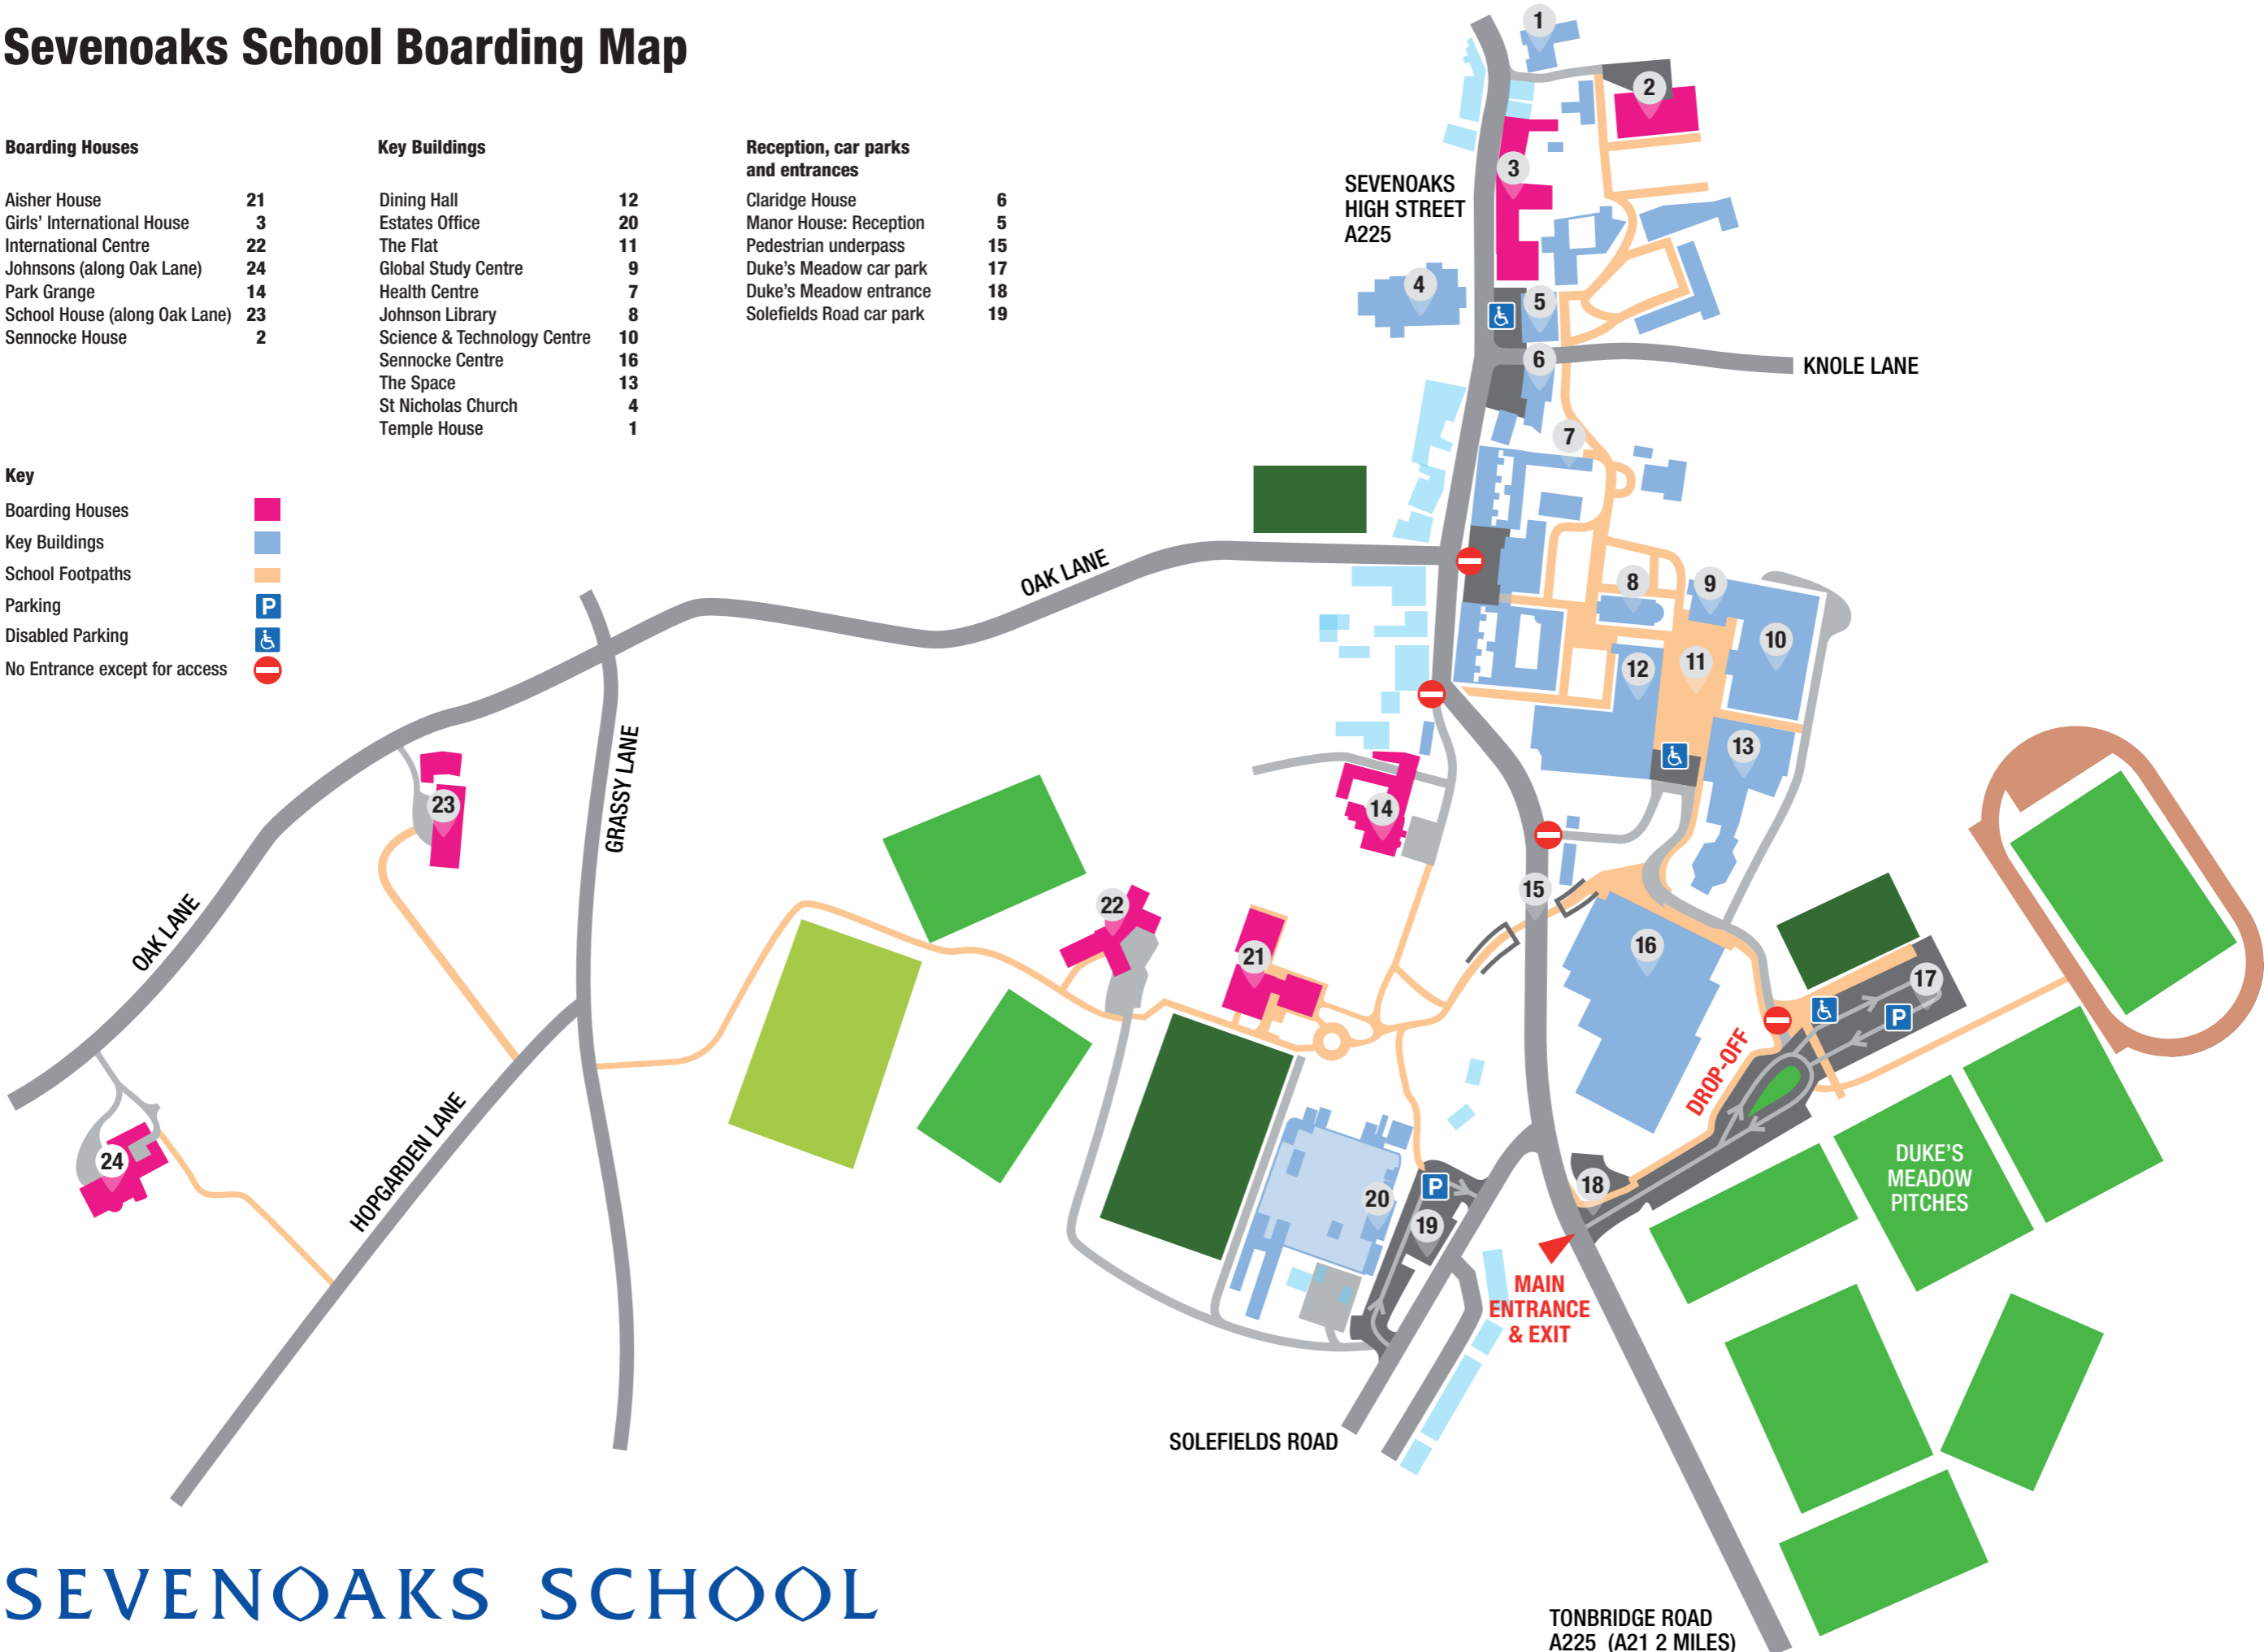

Sevenoaks School Boarding Map

Boarding Houses

Aisher House	21
Girls' International House	3
International Centre	22
Johnsons (along Oak Lane)	24
Park Grange	14
School House (along Oak Lane)	23
Sennocke House	2

Key Buildings

Dining Hall	12
Estates Office	20
The Flat	11
Global Study Centre	9
Health Centre	7
Johnson Library	8
Science & Technology Centre	10
Sennocke Centre	16
The Space	13
St Nicholas Church	4
Temple House	1

Reception, car parks and entrances

Claridge House	6
Manor House: Reception	5
Pedestrian underpass	15
Duke's Meadow car park	17
Duke's Meadow entrance	18
Solefields Road car park	19

Key

- Boarding Houses ■
- Key Buildings ■
- School Footpaths —
- Parking P
- Disabled Parking ♿
- No Entrance except for access ⊘